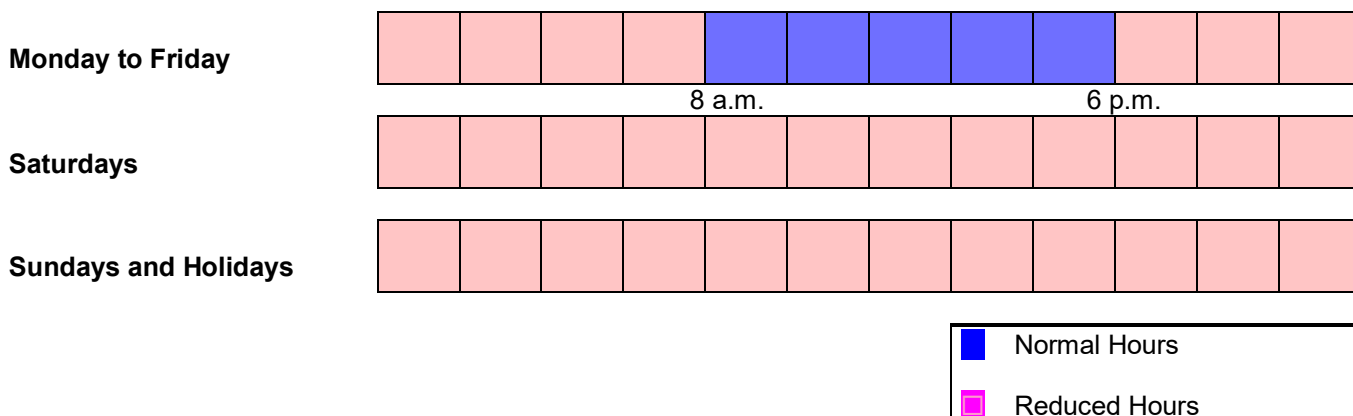

➤ National calls

	Normal Hour Rate	Reduced Hour Rate
Local	0,0230 €/min	0,0150 €/min
Province	0,0360 €/min	0,0250 €/min
Between provinces	0,0600 €/min	0,0300 €/min
Mobiles	0,1650 €/min	0,1200 €/min

Optional Plans

➤ Tariff Plans

	Monthly Fee	Call Establishment	Price per minute		Destinations
			Landline	Mobile	
<i>Euro10</i>	9,99 €	0,10 €/	0,02 €		Landline Area A

➤ Other Plans

	Monthly Fee	Call Establishment	Price per minute		Destinations
	Monthly fee	Call establishment	Price per minute	Limit	Destinations
Global 300+	13,00€	0,00 €	0,00 €	300 minutes	Landlines Area A, A1 and National Landlines
Global 300	9,99€	0,00 €	0,00 €	300 minutes	Landlines Area A and National Landlines
Global	19,99 €	0,00 €	0,00 €	800 minutes	Landlines Area A and National Landlines
Global Mob	7,00 €	0,00 €	0,00 €	100 minutes	Mobiles Area A and National Mobiles

- All above mentioned prices do not include V.A.T.

* The first Minute (60 seconds) is billed as a whole, the rest is billed per second.

*The minimal call duration is considered as of one minute.